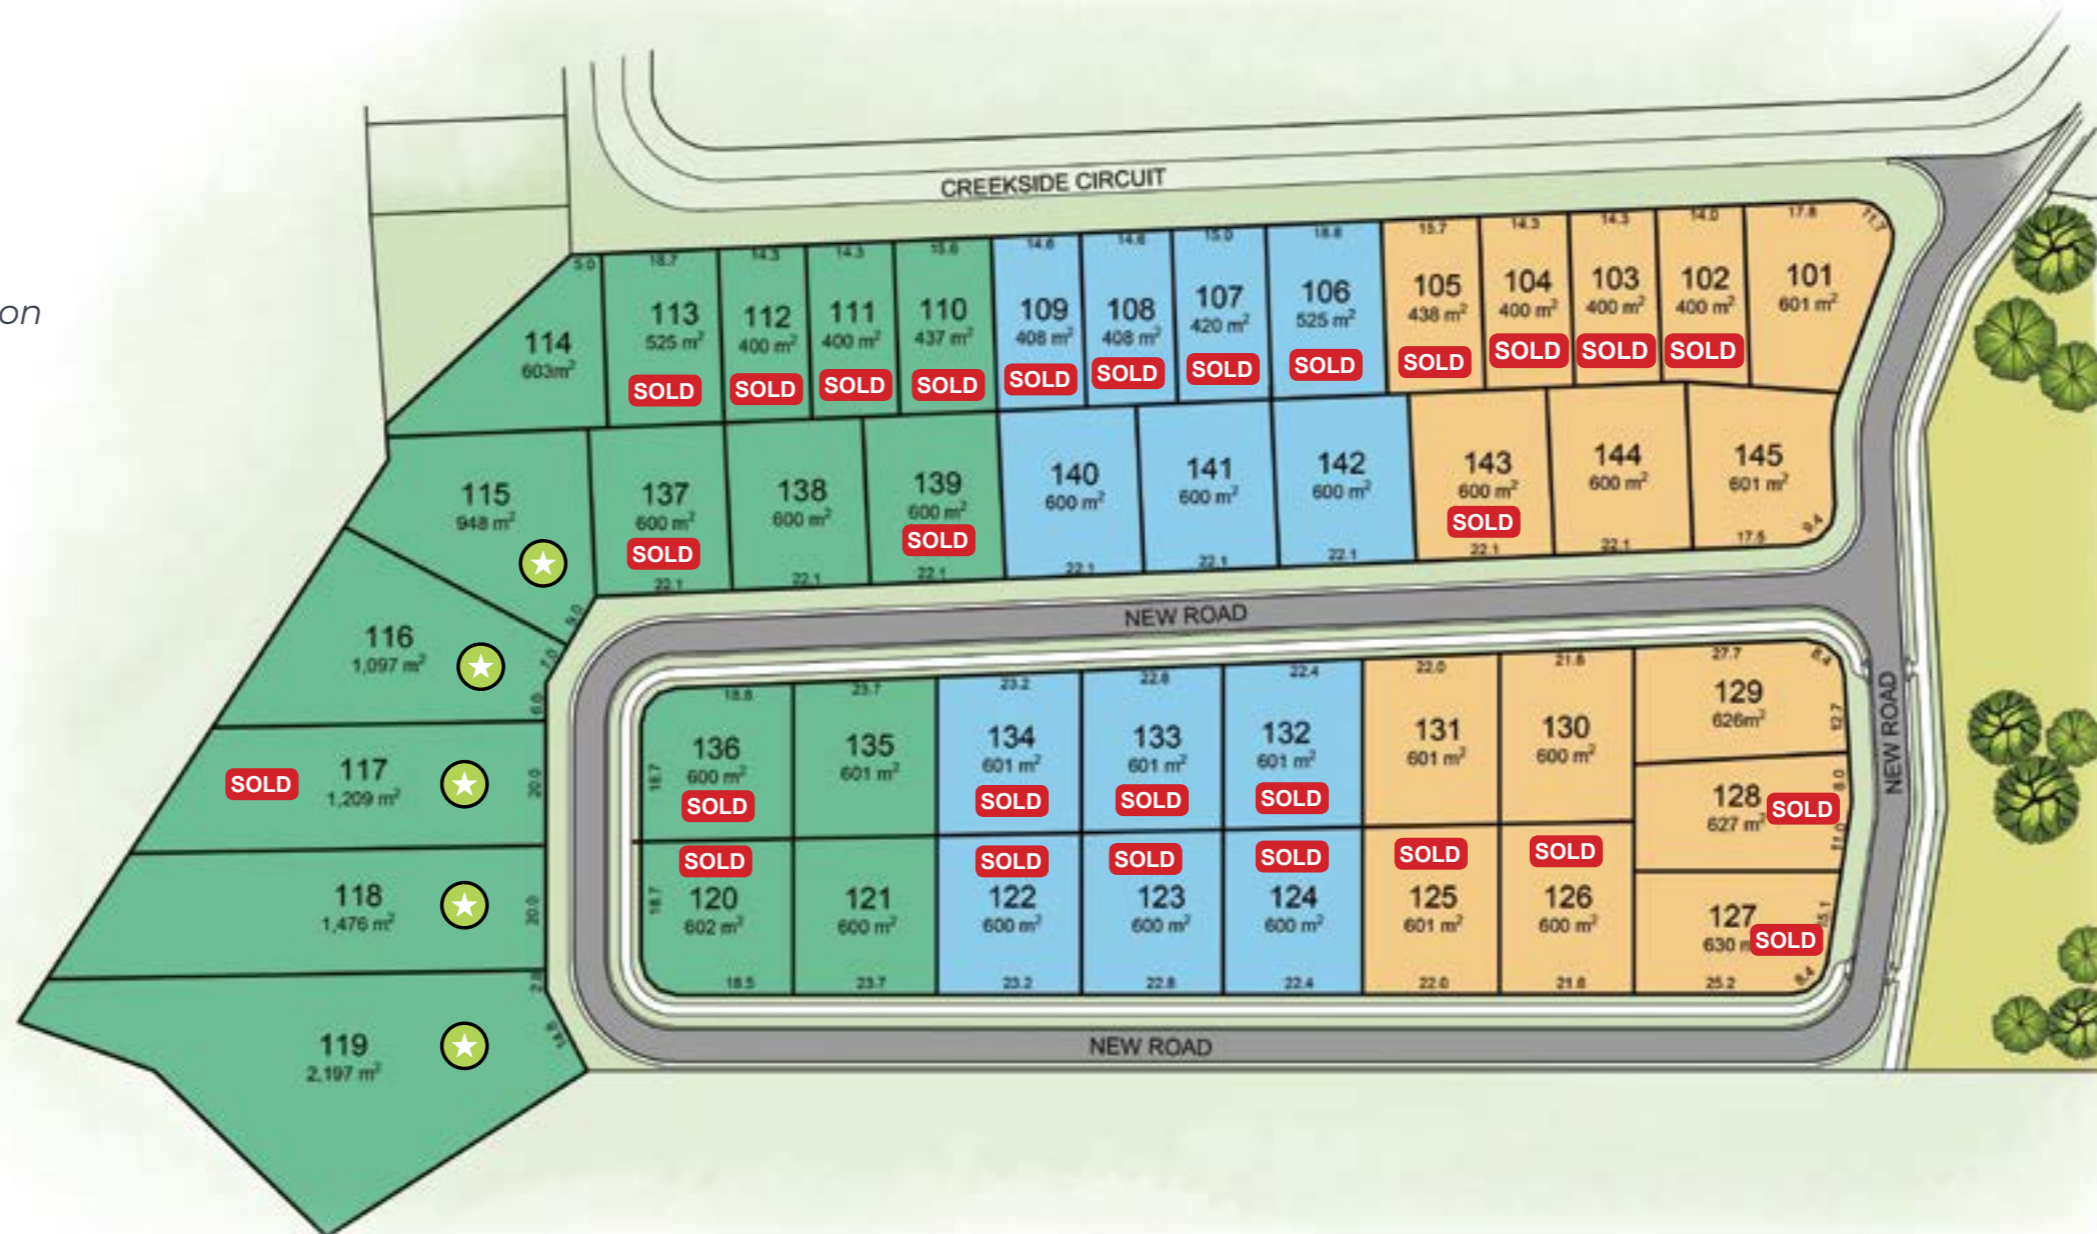

STAGE 3 NOW SELLING

CREEKSIDE
ESTATE NAMBOUR

- Cedar Release
- Aspen Release
- Bottlebrush Release
- ★ VISTA – *Designer Collection*

LARGE
FLAT LAND
from
\$238,000

* This plan is indicative only and every effort has been made to ensure accuracy. Registered survey plans or disclosure plans should be consulted and purchasers should carefully review information within the contract of sale prior to purchase.